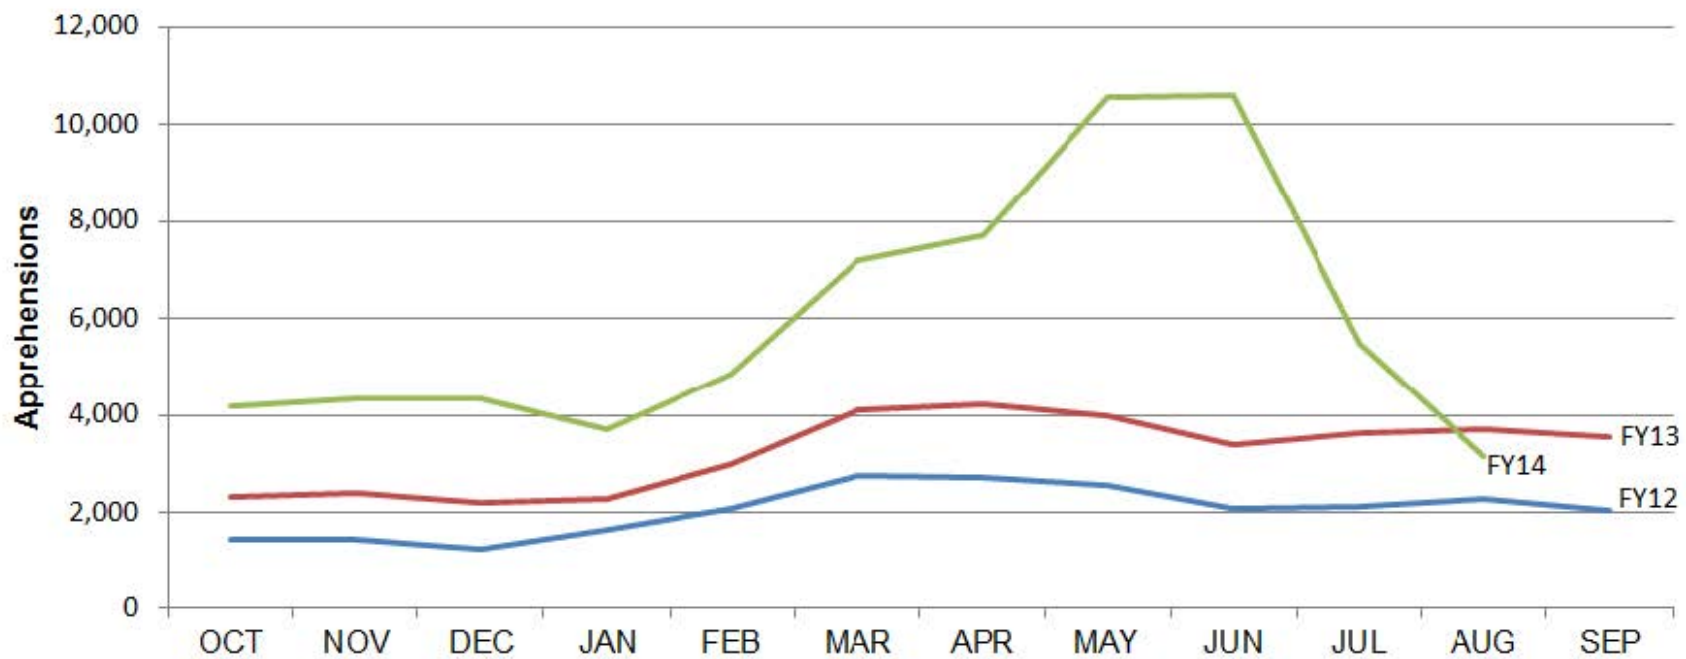

**United States Border Patrol
Southwest Border Apprehensions
Unaccompanied Children FY12-14**

CBP Rio Grande Valley (RGV) Sector Apprehensions: Unaccompanied Children, January 1 - August 31, 2014

Annual Average by Decade of Individuals Apprehended while Crossing the Border

United States Border Patrol

Border Patrol Agent Staffing by Fiscal Year (Oct. 1st through Sept. 30th)