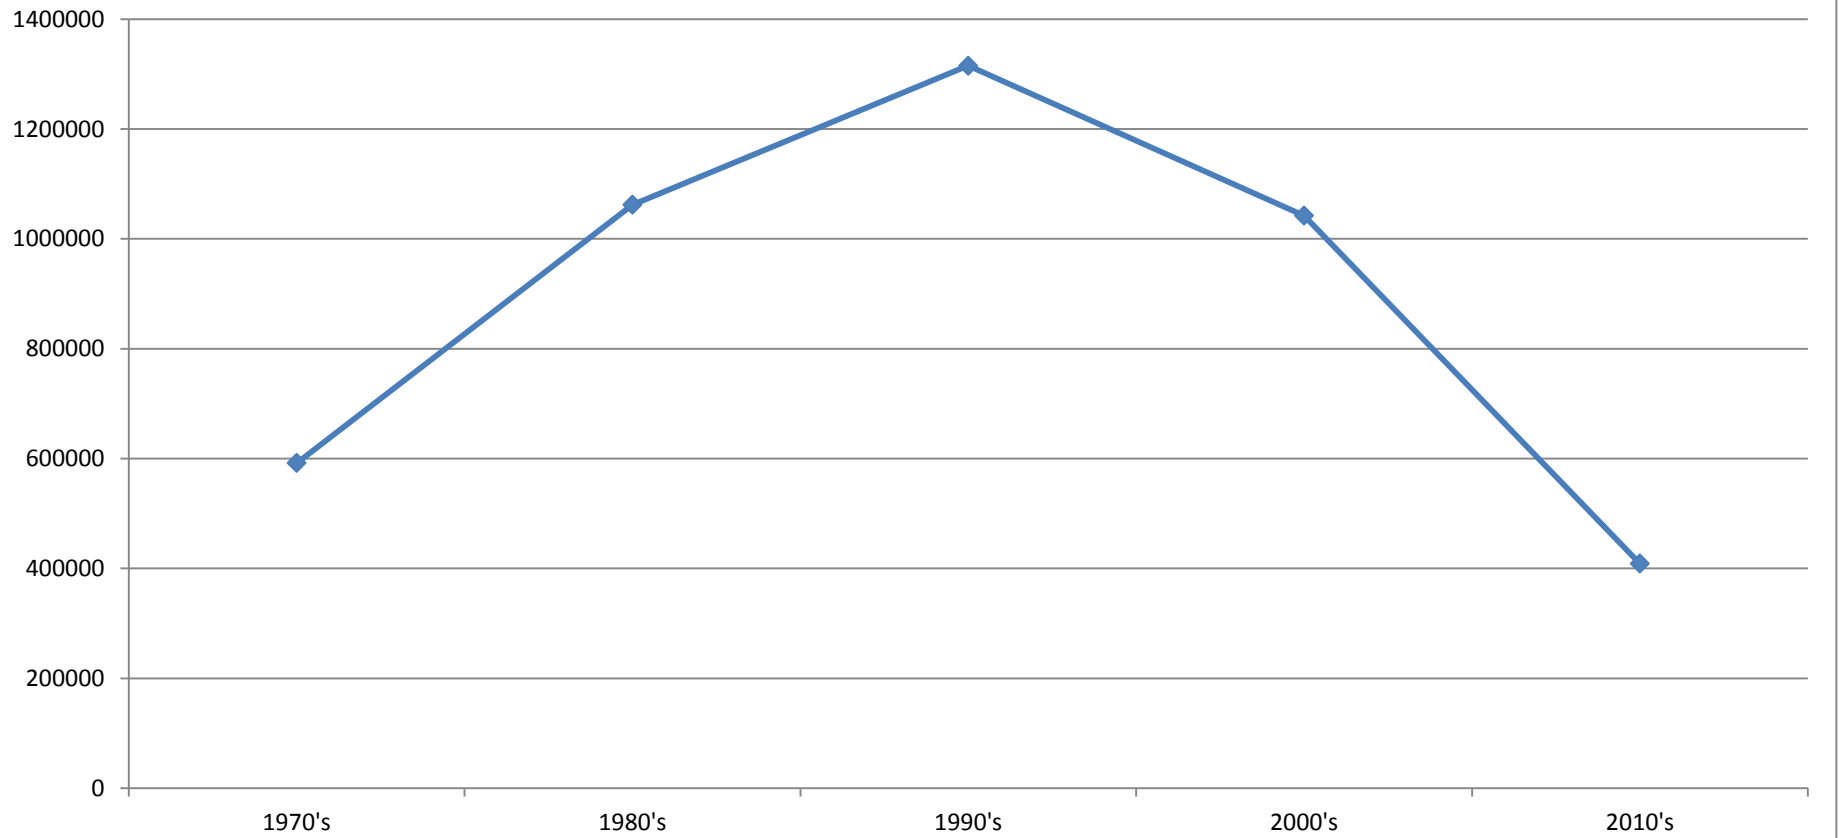

**United States Border Patrol
Southwest Border Apprehensions
Unaccompanied Children FY12-14**

CBP Rio Grande Valley (RGV) Sector Apprehensions: Unaccompanied Children, January 1 - August 31, 2014

Annual Average by Decade of Individuals Apprehended while Crossing the Border

United States Border Patrol

Border Patrol Agent Staffing by Fiscal Year (Oct. 1st through Sept. 30th)