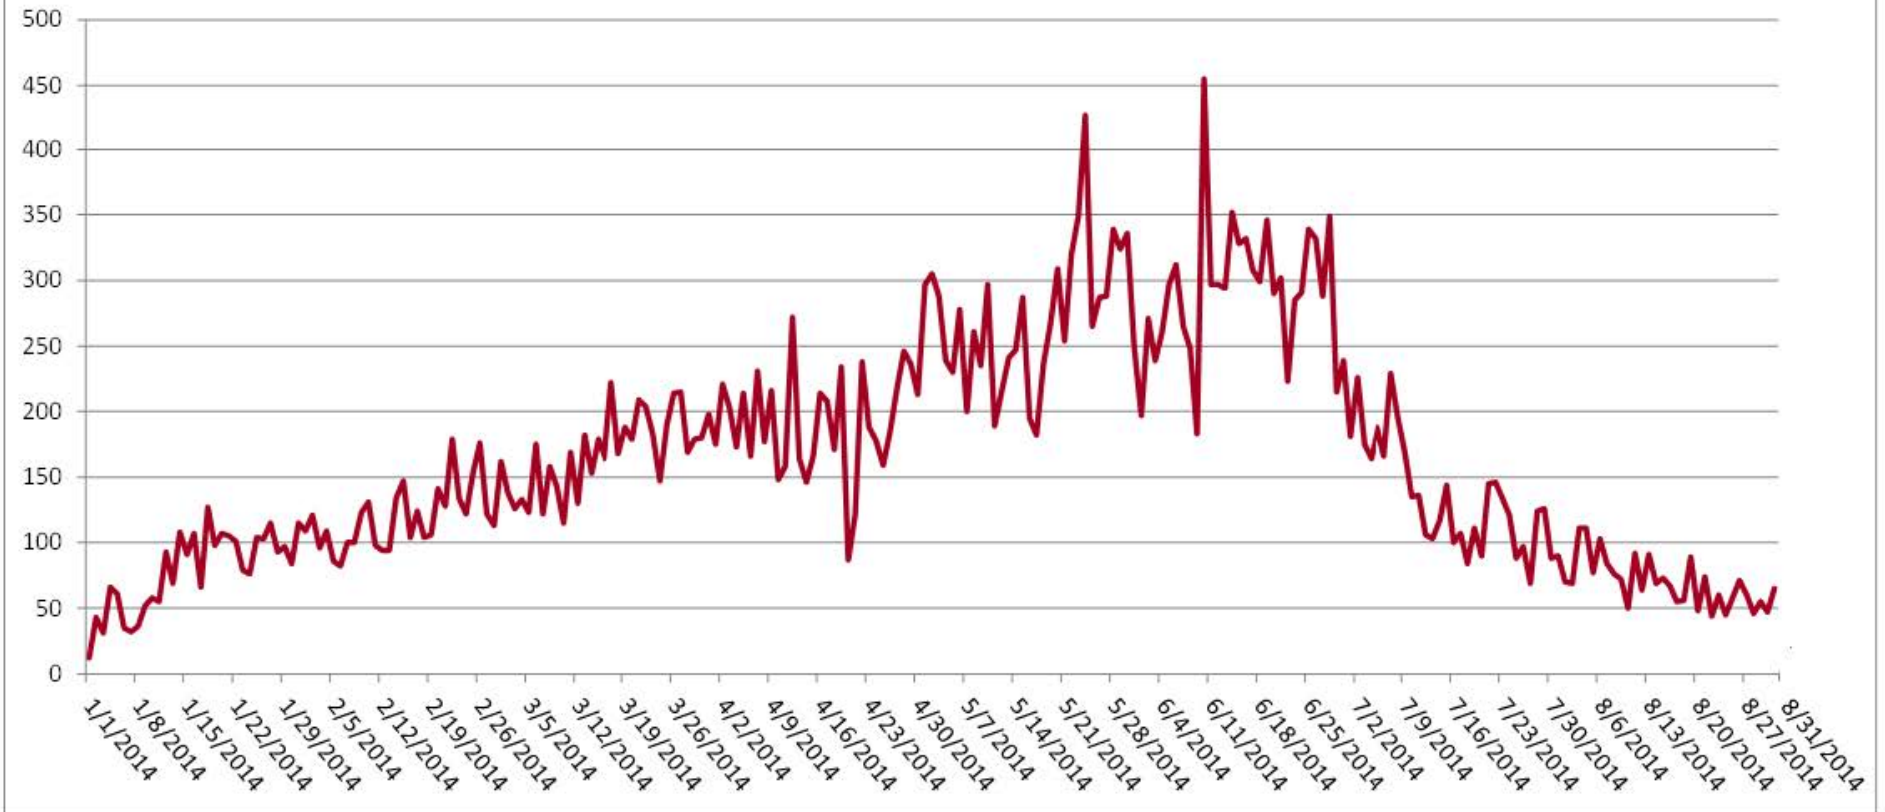

**United States Border Patrol
Southwest Border Apprehensions
Unaccompanied Children FY12-14**

CBP Rio Grande Valley (RGV) Sector Apprehensions: Unaccompanied Children, January 1 - August 31, 2014

Annual Average by Decade of Individuals Apprehended while Crossing the Border

United States Border Patrol

Border Patrol Agent Staffing by Fiscal Year (Oct. 1st through Sept. 30th)